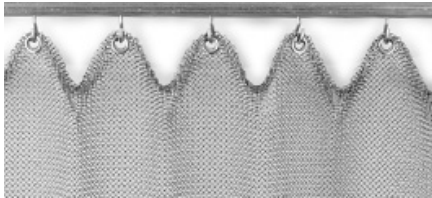

### Stainless Steel Ring Mesh Color Options

Available in Natural Stainless Steel and six standard enameled colors. Choose from White, Black, Gold, Gunmetal, Copper and Bronze.

[Contact us](#) for custom colors.

## Hanging Methods

Ring mesh drapes can be hung by any competent installer from strong, conventional track using carriers with integral hooks.

Choose from these 5 methods:

Small Grommets

Large Grommets

Rings