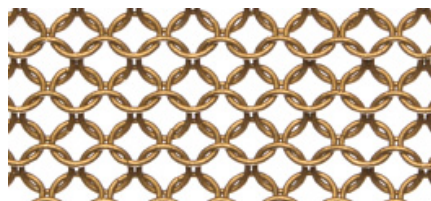

### Stainless Steel Ring Mesh Color Options

Available in Natural Stainless Steel and six standard enameled colors. Choose from White, Black, Gold, Gunmetal, Copper and Bronze.

[Contact us](#) for custom colors.

White

Gunmetal

Black

Bronze

Gold

Copper

## Hanging Methods

Ring mesh drapes can be hung by any competent installer from strong, conventional track using carriers with integral hooks.

Choose from these 5 methods:

Small Grommets

Large Grommets

Rings