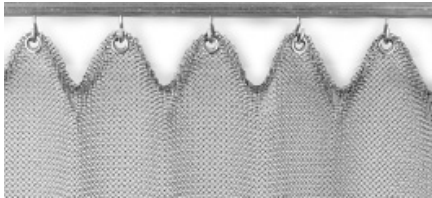

### Stainless Steel Ring Mesh Color Options

Available in Natural Stainless Steel and six standard enameled colors. Choose from White, Black, Gold, Gunmetal, Copper and Bronze.

[Contact us](#) for custom colors.

## Hanging Methods

Ring mesh drapes can be hung by any competent installer from strong, conventional track using carriers with integral hooks.

Choose from these 5 methods:

Small Grommets

Large Grommets

Rings