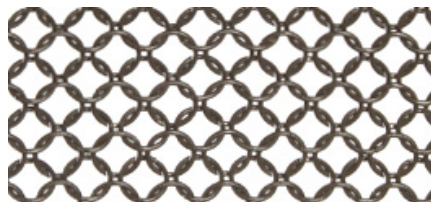

ARCHITECTURAL DRAPERY || Ring Mesh

Small Ring Mesh

Max Height: 180"
Max Width (1 panel): Approx. 0.576 lb / Weight (Stainless):sf
Material: Stainless steel or brass

Large Ring Mesh

Max Height: 180"
Max Width (1 panel): Approx. 0.63 lb / sf
Weight (Stainless):Stainless steel or
Material: brass

[Request a Quote](#)

[Ring Mesh photo gallery](#)

2" x 2" swatch kits available
[Contact us for details](#)

Download full product info (PDF)
[View additional specs, colors and more](#)

Stainless Steel Ring Mesh Color Options

Available in Natural Stainless Steel and six standard enameled colors. Choose from White, Black, Gold, Gunmetal, Copper and Bronze.

[Contact us](#) for custom colors.

Gunmetal