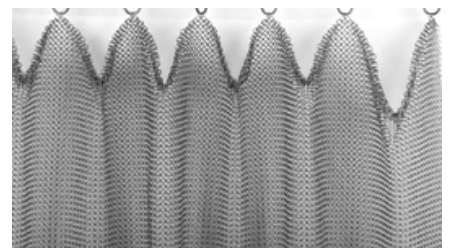

## Hanging Methods

Ring mesh drapes can be hung by any competent installer from strong, conventional track using carriers with integral hooks.

Choose from these 5 methods:

Small Grommets

Large Grommets

Rings

## Fullness Options

A minimum fullness of 20 percent is required to achieve a semi-flat natural fall.

For accordion folds, a minimum of 60 to 80 percent fullness is required.

Flat

50% Fullness

100% Fullness