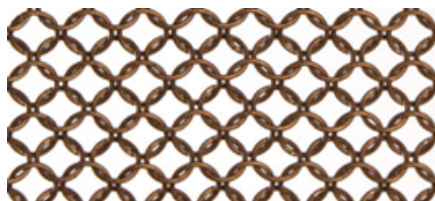

ARCHITECTURAL DRAPERY || Ring Mesh

Small Ring Mesh

Max Height: 180"
Max Width (1 panel): Approx. 0.576 lb / sf
Weight (Stainless): sf
Material: Stainless steel or brass

Large Ring Mesh

Max Height: 180"
Max Width (1 panel): Approx. 0.63 lb / sf
Weight (Stainless): Stainless steel or brass
Material: stainless steel or brass

[Request a Quote](#)

[Ring Mesh photo gallery](#)

2" x 2" swatch kits available
[Contact us for details](#)

Download full product info (PDF)
[View additional specs, colors and more](#)

Stainless Steel Ring Mesh Color Options

Available in Natural Stainless Steel and six standard enameled colors. Choose from White, Black, Gold, Gunmetal, Copper and Bronze.

[Contact us](#) for custom colors.

Bronze