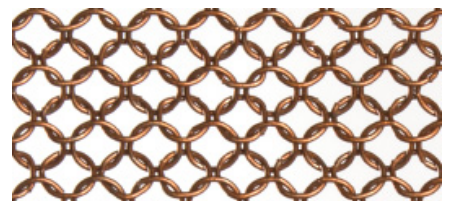

### Stainless Steel Ring Mesh Color Options

Available in Natural Stainless Steel and six standard enameled colors. Choose from White, Black, Gold, Gunmetal, Copper and Bronze.

[Contact us](#) for custom colors.

White

Gunmetal

Black

Bronze

Gold

Copper

## Hanging Methods

Ring mesh drapes can be hung by any competent installer from strong, conventional track using carriers with integral hooks.

Choose from these 5 methods:

Small Grommets

Large Grommets

Rings