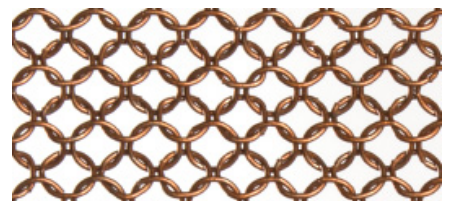

### Stainless Steel Ring Mesh Color Options

Available in Natural Stainless Steel and six standard enameled colors. Choose from White, Black, Gold, Gunmetal, Copper and Bronze.

[Contact us](#) for custom colors.

White

Gunmetal

Black

Bronze

Gold

Copper

## Hanging Methods

Ring mesh drapes can be hung by any competent installer from strong, conventional track using carriers with integral hooks.

Choose from these 5 methods:

Small Grommets

Large Grommets

Rings