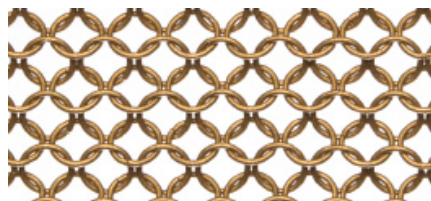

### Stainless Steel Ring Mesh Color Options

Available in Natural Stainless Steel and six standard enameled colors. Choose from White, Black, Gold, Gunmetal, Copper and Bronze.

[Contact us](#) for custom colors.

White

Gunmetal

Black

Bronze

Gold

Copper

## Hanging Methods

Ring mesh drapes can be hung by any competent installer from strong, conventional track using carriers with integral hooks.

Choose from these 5 methods:

Small Grommets

Large Grommets

Rings