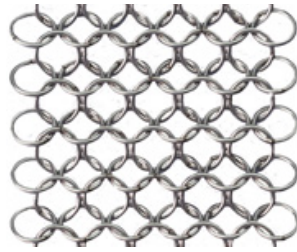

## ARCHITECTURAL DRAPERY || Ring Mesh

### Small Ring Mesh

Max Height: 180"  
 Max Width (1 panel): Approx. 0.576 lb / sf  
 Weight (Stainless): sf  
 Material: Stainless steel or brass

### Large Ring Mesh

Max Height: 180"  
 Max Width (1 panel): Approx. 0.63 lb / sf  
 Weight (Stainless): Stainless steel or brass  
 Material: stainless steel or brass

[Request a Quote](#)

[Ring Mesh photo gallery](#)

### Finishes

Ring Mesh Drapes are available in Natural Stainless Steel, 6 standard Enamel colors or a custom color of your choice.

\*Please note: Natural stainless steel finish is not plated and small color variations between the panels that may be woven together to comprise the actual width and length will sometimes be visible.