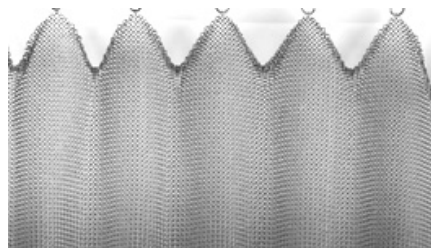

50% Fullness