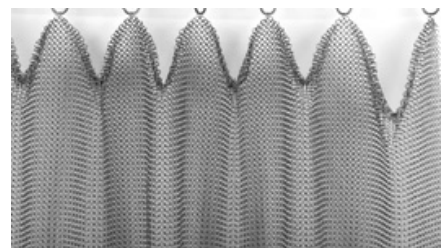

## Hanging Methods

Ring mesh drapes can be hung by any competent installer from strong, conventional track using carriers with integral hooks.

Choose from these 5 methods:

Small Grommets

Large Grommets

Rings

## Fullness Options

A minimum fullness of 20 percent is required to achieve a semi-flat natural fall.

For accordion folds, a minimum of 60 to 80 percent fullness is required.

Flat

50% Fullness

100% Fullness