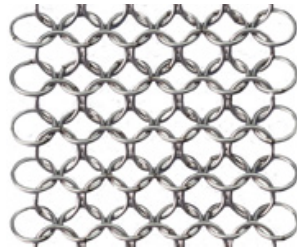

## ARCHITECTURAL DRAPERY || Ring Mesh

### Small Ring Mesh

Max Height: 180"  
Max Width (1 panel): Approx. 0.576 lb / sf  
Weight (Stainless): sf  
Material: Stainless steel or brass

### Large Ring Mesh

Max Height: 180"  
Max Width (1 panel): Approx. 0.63 lb / sf  
Weight (Stainless): Stainless steel or brass  
Material: stainless steel or brass

[Request a Quote](#)

[Ring Mesh photo gallery](#)

### Finishes

Ring Mesh Drapes are available in Natural Stainless Steel, 6 standard Enamel colors or a custom color of your choice.

\*Please note: Natural stainless steel finish is not plated and small color variations between the panels that may be woven together to comprise the actual width and length will sometimes be visible.