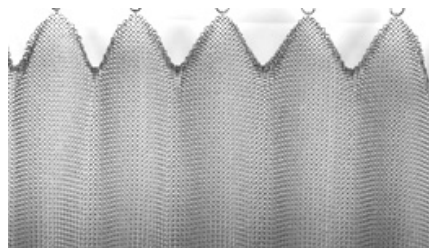

50% Fullness