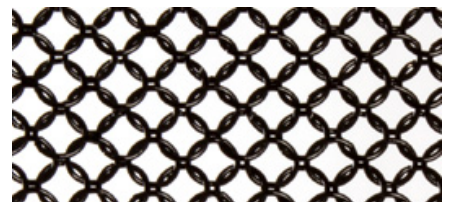

ARCHITECTURAL DRAPERY || Ring Mesh

Small Ring Mesh

Max Height: 180"
Max Width (1 panel): Approx. 0.576 lb / sf
Weight (Stainless): sf
Material: Stainless steel or brass

Large Ring Mesh

Max Height: 180"
Max Width (1 panel): Approx. 0.63 lb / sf
Weight (Stainless): Stainless steel or brass
Material: stainless steel or brass

[Request a Quote](#)

[Ring Mesh photo gallery](#)

2" x 2" swatch kits available
[Contact us for details](#)

Download full product info (PDF)
[View additional specs, colors and more](#)

Stainless Steel Ring Mesh Color Options

Available in Natural Stainless Steel and six standard enameled colors. Choose from White, Black, Gold, Gunmetal, Copper and Bronze.

[Contact us](#) for custom colors.

Black