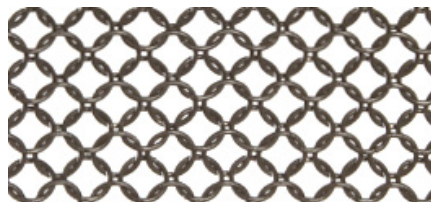

ARCHITECTURAL DRAPERY || Ring Mesh

Small Ring Mesh

Max Height: 180"
Max Width (1 panel): Approx. 0.576 lb / sf
Weight (Stainless): sf
Material: Stainless steel or brass

Large Ring Mesh

Max Height: 180"
Max Width (1 panel): Approx. 0.63 lb / sf
Weight (Stainless): Stainless steel or brass
Material: stainless steel or brass

[Request a Quote](#)

[Ring Mesh photo gallery](#)

2" x 2" swatch kits available
[Contact us for details](#)

Download full product info (PDF)
[View additional specs, colors and more](#)

Stainless Steel Ring Mesh Color Options

Available in Natural Stainless Steel and six standard enameled colors. Choose from White, Black, Gold, Gunmetal, Copper and Bronze.

[Contact us](#) for custom colors.

Gunmetal