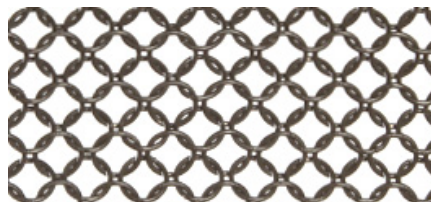

### Small Ring Mesh

Max Height: 180"  
 Max Width (1 panel): Approx. 0.576 lb / sf  
 Weight (Stainless): sf  
 Material: Stainless steel or brass

### Large Ring Mesh

Max Height: 180"  
 Max Width (1 panel): Approx. 0.63 lb / sf  
 Weight (Stainless): Stainless steel or brass  
 Material: stainless steel or brass

[Request a Quote](#)

[Ring Mesh photo gallery](#)

### Stainless Steel Ring Mesh Color Options

Available in Natural Stainless Steel and six standard enameled colors. Choose from White, Black, Gold, Gunmetal, Copper and Bronze.

[Contact us](#) for custom colors.

## Hanging Methods

Ring mesh drapes can be hung by any competent installer from strong, conventional track using carriers with integral hooks.

Choose from these 5 methods:

Small Grommets

Large Grommets

Rings