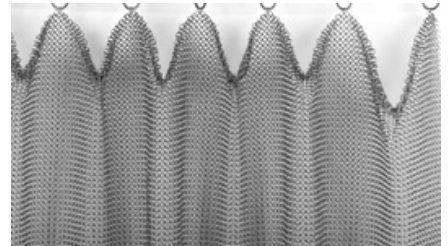

## Hangng Methods

Ring mesh drapes can be hung by any competent installer from strong, conventional track using carriers with integral hooks. Choose from these 5 methods:

Small Grommets

Large Grommets

Rings

## Fullness Options

A minimum fullness of 20 percent is required to achieve a semi-flat natural fall.

For accordion folds, a minimum of 60 to 80 percent fullness is required.

Flat

50% Fullness

100% Fullness