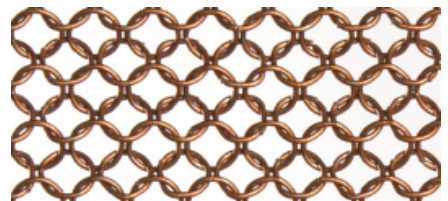

### Stainless Steel Ring Mesh Color Options

Available in Natural Stainless Steel and six standard enameled colors. Choose from White, Black, Gold, Gunmetal, Copper and Bronze.

[Contact us](#) for custom colors.

White

Gunmetal

Black

Bronze

Gold

Copper

## Hangng Methods

Ring mesh drapes can be hung by any competent installer from strong, conventional track using carriers with integral hooks. Choose from these 5 methods:

Small Grommets

Large Grommets

Rings