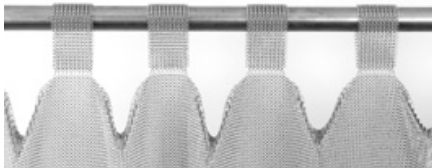

## Hangng Methods

Ring mesh drapes can be hung by any competent installer from strong, conventional track using carriers with integral hooks. Choose from these 5 methods:

Small Grommets

Large Grommets

Rings

Tab Top

Continuous Pocket