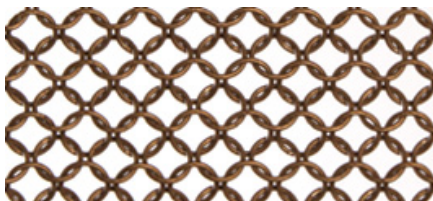

ARCHITECTURAL DRAPERY || Ring Mesh

Small Ring Mesh

Max Height: 180"
Max Width (1 panel): 120"
Weight (Stainless): Approx. 0.576 lb / sf
Material: Stainless steel or brass

Large Ring Mesh

Max Height: 180"
Max Width (1 panel): 120"
Weight (Stainless): Approx. 0.63 lb / sf
Material: Stainless steel or brass

[Request a Quote](#)

[Ring Mesh photo gallery](#)

2" x 2" swatch kits available
[Contact us for details](#)

[Download full product info (PDF)](#)
[View additional specs, colors and more](#)

Stainless Steel Ring Mesh Color Options

Available in Natural Stainless Steel and six standard enameled colors. Choose from White, Black, Gold, Gunmetal, Copper and Bronze.

[Contact us](#) for custom colors.

Bronze