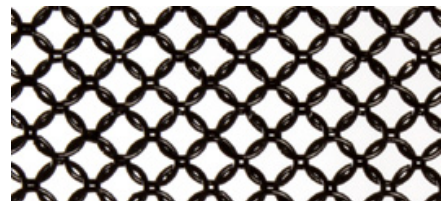

ARCHITECTURAL DRAPERY || Ring Mesh

Small Ring Mesh

Max Height: 180"
Max Width (1 panel): 120"
Weight (Stainless): Approx. 0.576 lb / sf
Material: Stainless steel or brass

Large Ring Mesh

Max Height: 180"
Max Width (1 panel): 120"
Weight (Stainless): Approx. 0.63 lb / sf
Material: Stainless steel or brass

[Request a Quote](#)

[Ring Mesh photo gallery](#)

2" x 2" swatch kits available
[Contact us for details](#)

[Download full product info (PDF)](#)
[View additional specs, colors and more](#)

Stainless Steel Ring Mesh Color Options

Available in Natural Stainless Steel and six standard enameled colors. Choose from White, Black, Gold, Gunmetal, Copper and Bronze.

[Contact us](#) for custom colors.

Black