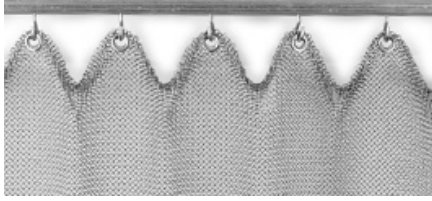

### Stainless Steel Ring Mesh Color Options

Available in Natural Stainless Steel and six standard enameled colors. Choose from White, Black, Gold, Gunmetal, Copper and Bronze.

[Contact us](#) for custom colors.

## Hangng Methods

Ring mesh drapes can be hung by any competent installer from strong, conventional track using carriers with integral hooks. Choose from these 5 methods:

Small Grommets

Large Grommets

Rings