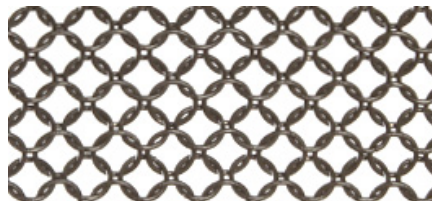

ARCHITECTURAL DRAPERY || Ring Mesh

Small Ring Mesh

Max Height: 180"
Max Width (1 panel): 120"
Weight (Stainless): Approx. 0.576 lb / sf
Material: Stainless steel or brass

Large Ring Mesh

Max Height: 180"
Max Width (1 panel): 120"
Weight (Stainless): Approx. 0.63 lb / sf
Material: Stainless steel or brass

[Request a Quote](#)

[Ring Mesh photo gallery](#)

2" x 2" swatch kits available
[Contact us for details](#)

[Download full product info (PDF)](#)
[View additional specs, colors and more](#)

Stainless Steel Ring Mesh Color Options

Available in Natural Stainless Steel and six standard enameled colors. Choose from White, Black, Gold, Gunmetal, Copper and Bronze.

[Contact us](#) for custom colors.

Gunmetal