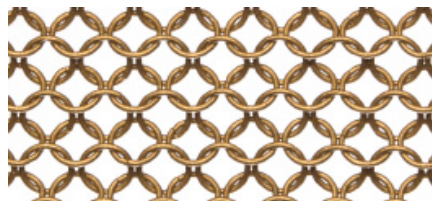

### Stainless Steel Ring Mesh Color Options

Available in Natural Stainless Steel and six standard enameled colors. Choose from White, Black, Gold, Gunmetal, Copper and Bronze.

[Contact us](#) for custom colors.

White

Gunmetal

Black

Bronze

Gold

Copper

## Hangng Methods

Ring mesh drapes can be hung by any competent installer from strong, conventional track using carriers with integral hooks. Choose from these 5 methods:

Small Grommets

Large Grommets

Rings