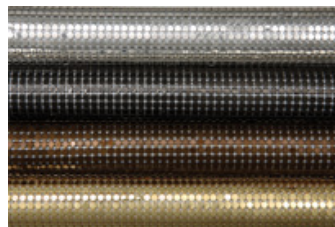

This lightweight aluminum mesh is manufactured with a slightly curved 'spider' that connects four individual flat aluminum rings. Developed for large applications such as drapery and costuming fabric, this mesh can also be pieced together in strips to create chunky, contemporary patterns.

**FINISHES AVAILABLE:**

Natural Brass(gold)

**Plated Finishes:**

Platinum, Silver, and bright gold (not shown)

**Enamels:**

Gunmetal, Bronze, Black, White, and custom colors.

**FINISHES AVAILABLE:**

Natural Stainless

**Enamels:**

Gunmetal, Bronze, Black, White, and custom colors.

**FINISHES AVAILABLE:**

Natural Brass(gold)

**Enamels:**

Gunmetal, Bronze, Black, White, and custom colors.

**Plated Finishes:**

Platinum, Silver, and bright gold

**FINISHES AVAILABLE:**

Natural Aluminum

**Enamels:**

Copper, Bronze, White, Gold, Black(not shown) as well as custom colors.