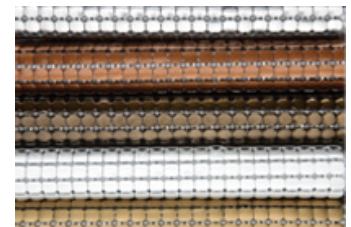

**Enamels:**

Gunmetal, Bronze, Black, White, and custom colors.

**FINISHES AVAILABLE:**

Natural Brass(gold)

**Enamels:**

Gunmetal, Bronze, Black, White, and custom colors.

**Plated Finishes:**

Platinum, Silver, and bright gold

**FINISHES AVAILABLE:**

Natural Aluminum

**Enamels:**

Copper, Bronze, White, Gold, Black(not shown) as well as custom colors.