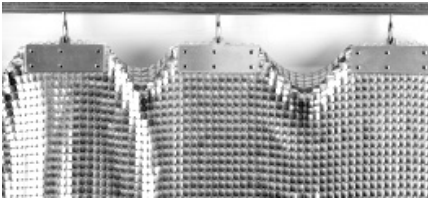

## Hanging Methods

Spider mesh drapes can be hung by any competent installer from strong, conventional track using carriers with integral hooks. Choose from these 3 methods:

Hanging Plate

Small Grommets

Large Grommets